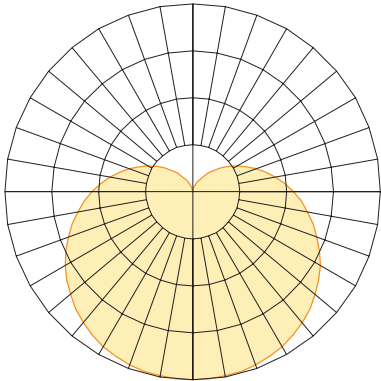

**DOME-EC-01**  
Solid End Cap

**DOME-EC-02**  
Powerfeed End Cap

**DOME-MTBK**  
Dome mounting bracket

Photometrics (based on 27K DW)

**DOMES WITH 2700K**  
Delivered Lumens per foot: 142  
Watts per foot: 3.3  
CRI : 98  
Peak Candela: 29.7

Diode Visibility

Opal lens