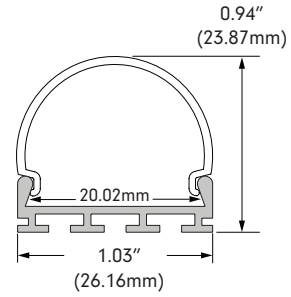

# DOME

Design Guide

Profile & Dimensions

Available TivoTape Options - Indoor

**DEFINE**

LB  
SB  
HO

**ELITE**

SB  
HO  
VHO

SB  
LB

**FUSE24**

RGB

**FUSE12**

PIXEL RGB

Ordering Information

**DOME-CHAN-SLV-6.5**  
Silver Anodized Aluminum  
Extrusion, 6.5' Lengths

**DOME-LNS-OP-6.5**  
Opal lens, 6.5' Lengths

**DOME-EC-01**  
Solid End Cap

**DOME-EC-02**  
Powerfeed End Cap

**DOME-MTBK**  
Dome mounting bracket

Photometrics (based on 27K DW)

**DOMES WITH 2700K**  
Delivered Lumens per foot: 142  
Watts per foot: 3.3  
CRI : 98  
Peak Candela: 29.7